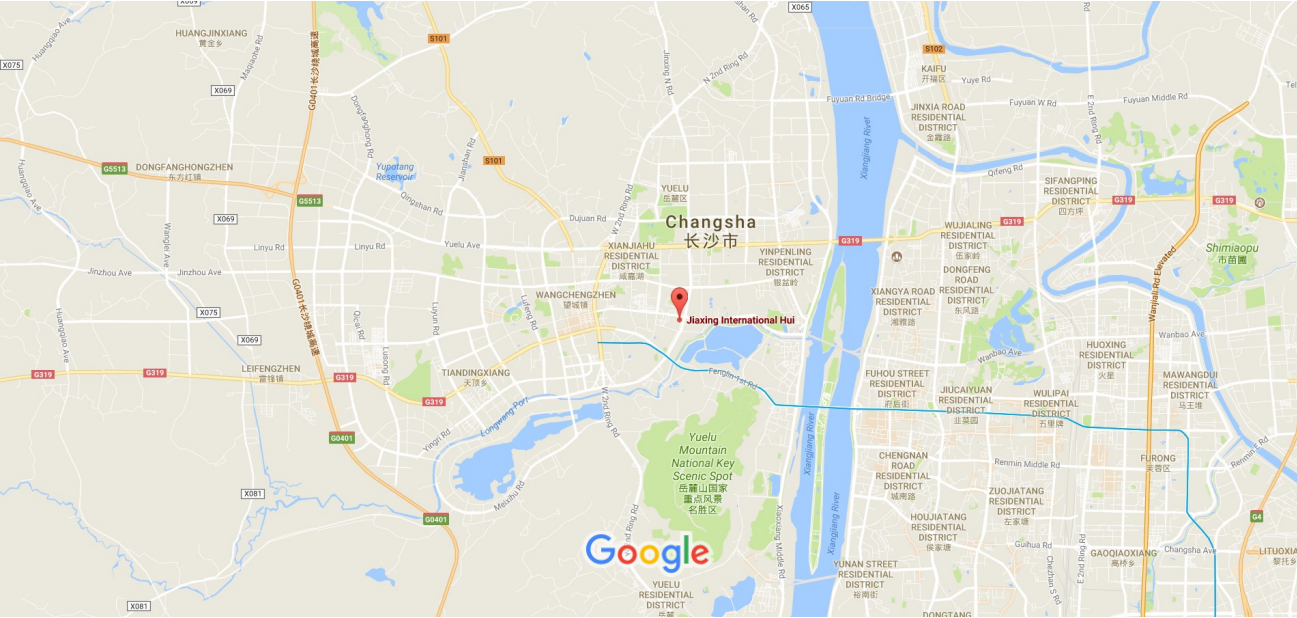

Google Maps Jiaxing International Hui

Map data ©2017 China 1 km

Jiaxing International Hui
Yuelu Qu, Changsha Shi, Hunan Sheng